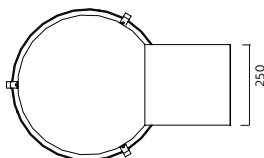

Utförande: Lackerad aluminium och metall. Bländskydd av matt akryl.

T5 cirkellysrör.

Montage: Delinfäld i tak. Montageplåt för mjuka undertak finns som tillbehör.

Anslutning: Snabbkopplingsplint 5x4mm². Överkopplingsbar.

Design: Fredrik Mattson 2010.

W	D	FÄRG/FINISH	ART
22W/2Gx13	330	Vit/White	7971-1-01
22W/2Gx13	330	Vit/White	7971-1-01HFF
22W/2Gx13	330	Multi/Multi	7971-1-90
22W/2Gx13	330	Multi/Multi	7971-1-90HFF
40W/2Gx13	475	Vit/White	7971-3-01
40W/2Gx13	475	Vit/White	7971-3-01HFF
40W/2Gx13	475	Multi/Multi	7971-3-90
40W/2Gx13	475	Multi/Multi	7971-3-90HFF
55W/2Gx13	475	Vit/White	7971-4-01
55W/2Gx13	475	Vit/White	7971-4-01HFF
55W/2Gx13	475	Multi/Multi	7971-4-90
55W/2Gx13	475	Multi/Multi	7971-4-90HFF

HFF = Dimmbar - DALI, DSI, SwitchDim.

HFF = Dimmable with DALI, DSI, SwitchDim

TILLBEHÖR/ACCESSORIES	Art
Montagebrygga för mjuka tak 330/	97400-1-01
Support-frame for soft ceilings	
Montagebrygga för mjuka tak 500/	97400-3-01
Support-frame for soft ceilings	

Finish: Painted aluminum and metal. Diffuser in matt acrylic. T5 circular tube.

Installation: Partly recessed. Support-frame for plaster ceilings available as accessory.

Connection: Terminal block 5x4mm². Two entry holes.

Design: Fredrik Mattson.

PENDLARI/PENDANTS 82-83

VÄGG/WALL 122

BORD/TABLE 154

UTOMHUS/OUTDOOR 180-181