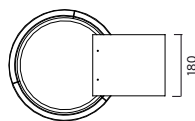

Utförande: Lackerad aluminium och metall. Bländskydd av matt akryl.

T5 cirkellysrör.

Montage: Delinfäld i tak. Montageplåt för mjuka undertak finns som tillbehör.

Anslutning: Snabbkopplingsplint 5x4mm². Överkopplingsbar.

Design: Fredrik Mattson 2010.

W	D	FÄRG/FINISH	ART
22W/2Gx13	330	Vit/White	7971-1-01
22W/2Gx13	330	Vit/White	7971-1-01HFF
22W/2Gx13	330	Multi/Multi	7971-1-90
22W/2Gx13	330	Multi/Multi	7971-1-90HFF
40W/2Gx13	475	Vit/White	7971-3-01
40W/2Gx13	475	Vit/White	7971-3-01HFF
40W/2Gx13	475	Multi/Multi	7971-3-90
40W/2Gx13	475	Multi/Multi	7971-3-90HFF
55W/2Gx13	475	Vit/White	7971-4-01
55W/2Gx13	475	Vit/White	7971-4-01HFF
55W/2Gx13	475	Multi/Multi	7971-4-90
55W/2Gx13	475	Multi/Multi	7971-4-90HFF

HFF = Dimmbar - DALI, DSI, SwitchDim.

HFF = Dimmable with DALI, DSI, SwitchDim

TILLBEHÖR/ACCESSORIES	Art
Montagebrygga för mjuka tak 330/	97400-1-01
Support-frame for soft ceilings	
Montagebrygga för mjuka tak 500/	97400-3-01
Support-frame for soft ceilings	

Finish: Painted aluminum and metal. Diffuser in matt acrylic. T5 circular tube.

Installation: Partly recessed. Support-frame for plaster ceilings available as accessory.

Connection: Terminal block 5x4mm². Two entry holes.

Design: Fredrik Mattson.

PENDLARI/PENDANTS 82-83

VÄGG/WALL 122

BORD/TABLE 154

UTOMHUS/OUTDOOR 180-181