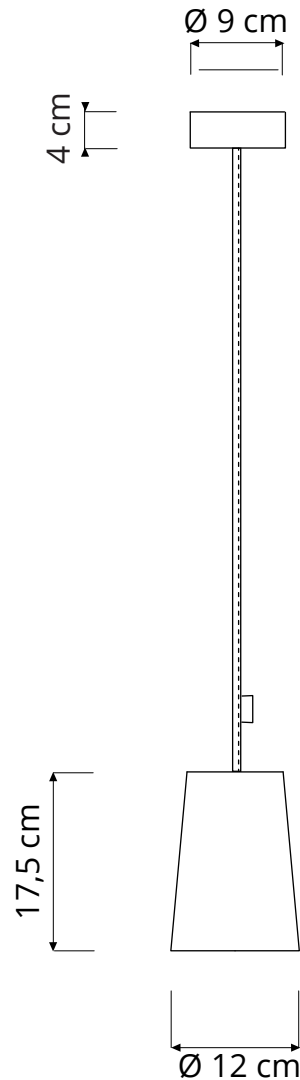

# PAINT PENDANT

Paint (Ø 12 cm x 17,5 cm) max 28W hal-eco | E14 (220V) - E12 (120V)  
Equivalent W dimmable LED bulbs compatible | rec. LED 6W

Led color temperature recommended:  
neutral white 4200 °K / warm white 2700 °K

### COLOR

○ white (transparent)