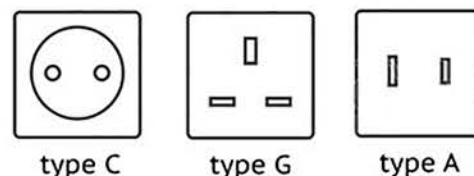

PLUGS

Plug configurations in the series