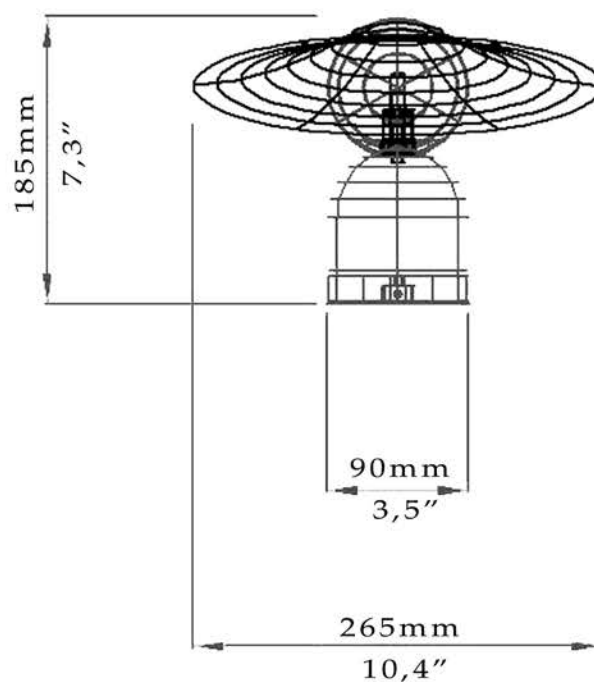

PRODUCT SHEET

bonbon

with disc

PRODUCT SHEET

bonbon

with disc

BULB

1 x G9 max 35w/bulb
(120v or 240v)

MATERIALS

Brass or copper body,
red or black textil cord
hand blown glass.

DIMENSION

90mm x 90mm x 185mm
3,5" x 3,5" x 7,3"
7' (2m) textil cord
disc diameter 265mm 10,4"

WEIGHT

1,3kg / 2,9lb

PACKAGING

Paper Box
150 x 150 x 220 mm
6" x 6" x 8.7"
280 x 280 x 60 mm
11" x 11" x 2.4"