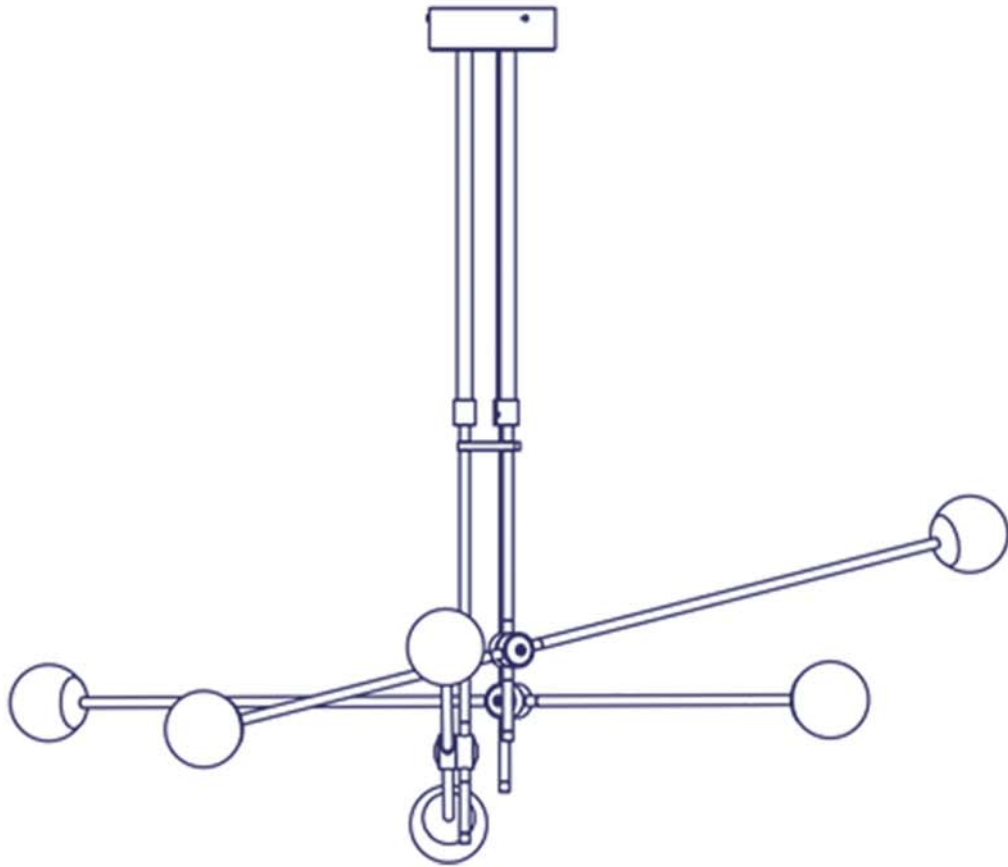

PRODUCT SHEET

bullarum
si-6

PRODUCT SHEET

bullarum si-6

BULB	6 x G5.3 12v max 35w/bulb (120v or 240v)
MATERIALS	Brass or copper body, hand-blown glass.
DIMENSION	1170mm x 1170mm x 710mm-1600mm 46" x 46" x 27,9"-63"
WEIGHT	10000g / 22 lbs
PACKAGING	Wooden Box 1100 x 1000 x 220 mm 43,3" x 39,4" x 8,6"
ORIGIN	Hungary (hand made)
CERTIFICATION	CE <small>certification of european conformity</small>

PRODUCT SHEET

bullarum si-6

710mm - 1600mm
27,9" - 63"

1170mm
46"

FINISHES

The basic finishes:

Brushed brass body, brushed copper collar, or
brushed copper body, brushed brass collar.

(order options the all finishes, and RAL colors)