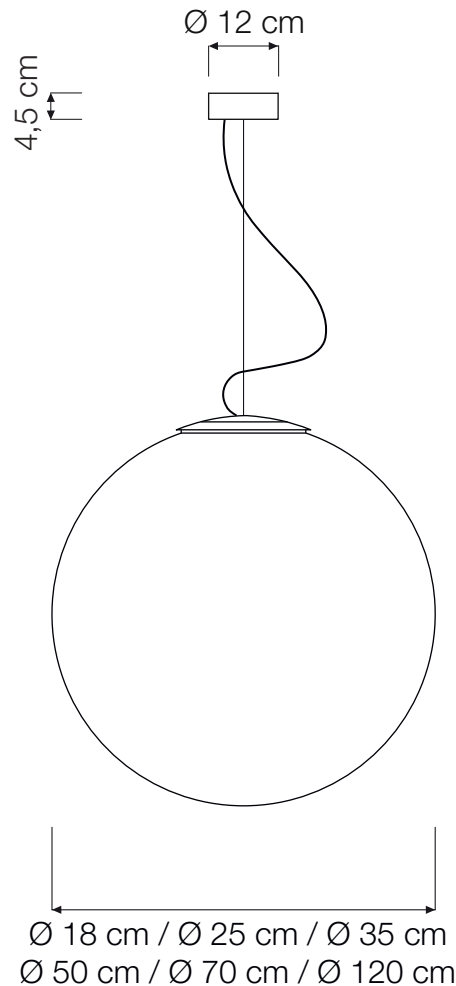

LUNA 1/2/3/4/18/25

PENDANT Ø 35/50/70/120/18/25

Luna 1 (Ø 35 cm) max 50W | E27 (230V) - E26 (120V)
Equivalent W dimmable LED bulbs compatible | rec. LED 13W

Luna 2 (Ø 50 cm) max 70W | E27 (230V) - E26 (120V)
Equivalent W dimmable LED bulbs compatible | rec. LED 13W

Luna 3 (Ø 70 cm) max 100W | E27 (230V) - E26 (120V)
Equivalent W dimmable LED bulbs compatible | rec. LED 20W

Luna 4 (Ø 120 cm) max 100W | E27 (230V) - E26 (120V)
Equivalent W dimmable LED bulbs compatible | rec. LED 30W

Luna 18 (Ø 18 cm) max 8W | E14 (230V) - E12 (120V)
Equivalent W dimmable LED bulbs compatible | rec. LED 6W

Luna 25 (Ø 25 cm) max 40W | E14 (230V) - E12 (120V)
Equivalent W dimmable LED bulbs compatible | rec. LED 8W

Led color temperature recommended:
neutral white 4200 °K / warm white 2700 °K

MATERIALS

Laprene, steel, nebulite (fiberglass)

COLOR

INCLUDES 130 CM CORD AND LAPRENE (RUBBER) CEILING CANOPY. CUSTOM CORD LENGTHS ARE AVAILABLE FOR AN ADDITIONAL CHARGE. BULBS ARE NOT INCLUDED.