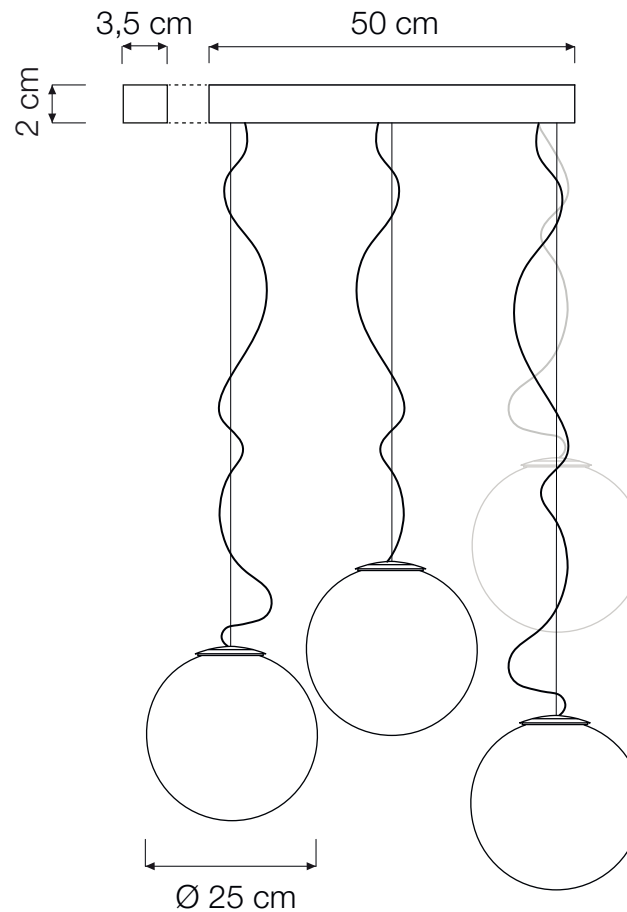

# TRE LUNE PENDANT

**Tre lune** (3 x Ø 25) max 3 x 30W | E14 (230V) - E12 (120V)  
Equivalent W dimmable LED bulbs compatible | rec. LED 3 x 6W

Led color temperature recommended:  
neutral white 4200 °K / warm white 2700 °K

## MATERIALS

Steel, nebulite (fiberglass)

## COLOR

○ white

INCLUDES 130 CM CORD AND METAL CEILING BASE. CUSTOM CORD LENGTHS ARE AVAILABLE FOR AN ADDITIONAL CHARGE. BULBS ARE NOT INCLUDED.

RECYCLED CARDBOARD

PROUDLY DESIGNED AND MADE  
IN ROME | ITALY