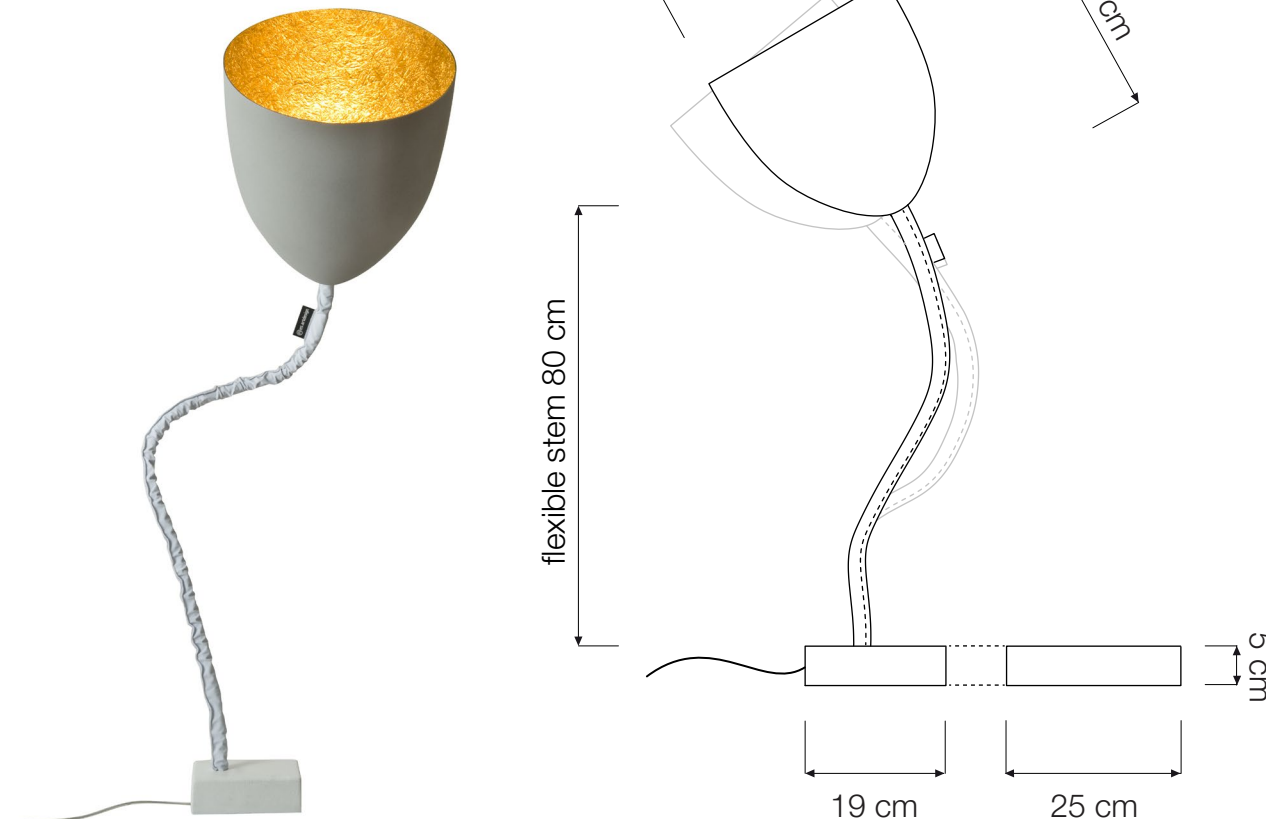

FLOWER CEMENTO

FLOOR LAMP

Flower cemento (Ø 33,5 cm x 37 cm) max 70W | E27 (230V) - E26 (120V)
LED bulbs compatible | rec. LED 13W

Led color temperature recommended:
neutral white 4200 °K / warm white 2700 °K

MATERIALS

steel, nebulite (fiberglass), nylon, cast-iron, cement effect paint

OUTER COLOR

● grey (concrete)

BASE/STEM COLOR

○ white

INNER COLOR

- red
- orange
- turquoise
- white
- blue
- magenta
- gold
- bronze
- silver

INCLUDES 200 CM CORD AND FOOT-SWITCH.
BULBS ARE NOT INCLUDED.

CUSTOM RAL COLORS ARE AVAILABLE FOR AN ADDITIONAL CHARGE.

RECYCLED CARDBOARD

PROUDLY DESIGNED AND MADE
IN ROME | ITALY

RESPONSIBLE HANDMADE
QUALITY